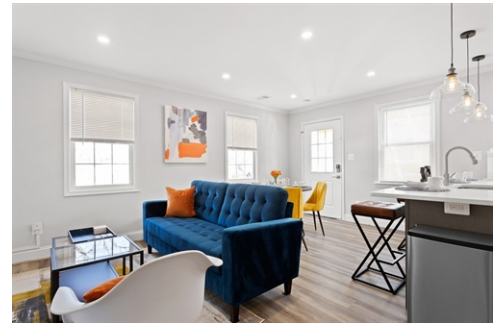

Modern Luxury

\$ 7,400

35 E Reed Ave., Alexandria, VA 22305

- » Beds: 3 | Baths: 2 Full
- » Townhouse | 1,070 ft² | Lot: 3,225 ft²
- » Modern Luxury Fully Furnished Medium-Term Rental
- » All Utilities Included - Fully Stocked Kitchen - All Linens Included
- » < 1 Mile to Reagan National Airport - In June < 4/10 Mile to Potomac Yard Metro
- » More Info: 35EReedAveAlexandria.com